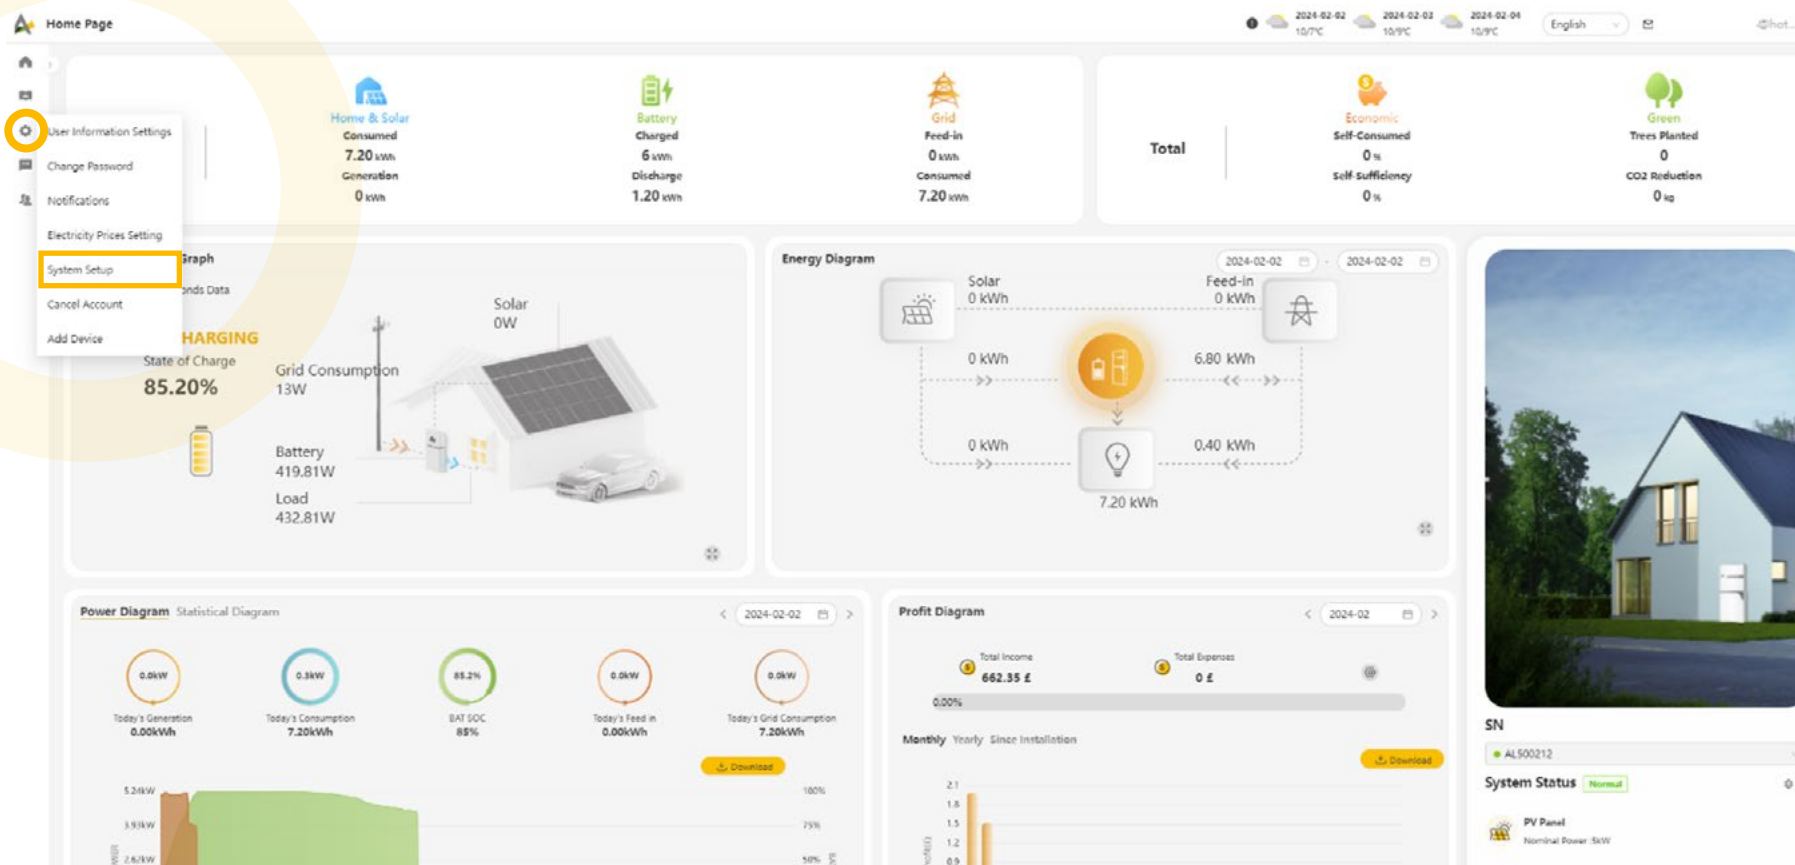

Discharging Battery to the Grid Settings

SMILE-5 AL500 | SMILE-B3+ | SMILE-G3-S3.6/S5 | SMILE-S6 | SMILE-T10-HV

August 2024

01

STEP ONE

Discharging Batteries to the Grid

Configuration SMILE-5 AL500 | SMILE-B3+ | SMILE-G3-S3.6/S5 | SMILE-S6 | SMILE-T10-HV

Login to the Alpha ESS online portal <https://cloud.alphaess.com/>
Click on the Cog on the left hand side and select "System Setup"

02

STEP TWO

Discharging Batteries to the Grid

Configuration SMILE-5 AL500 | SMILE-B3+ | SMILE-G3-S3.6/S5 | SMILE-S6 | SMILE-T10-HV