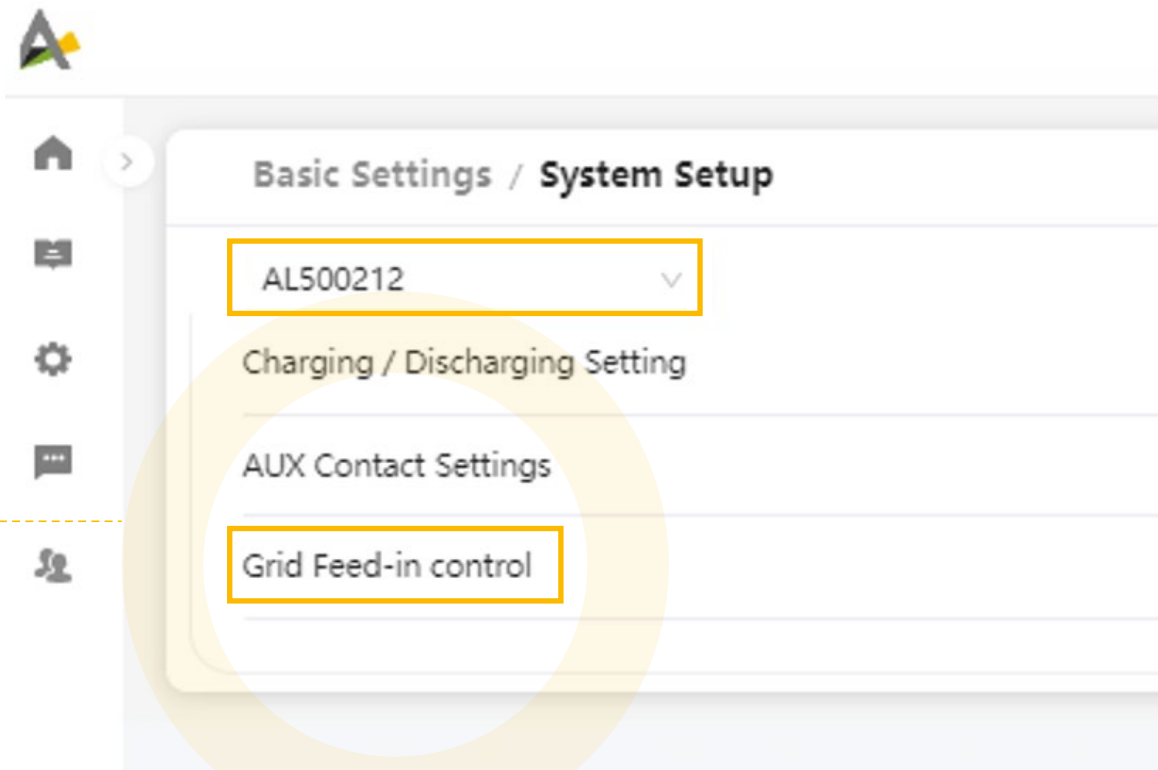

Discharging Battery to the Grid Settings

SMILE-5 AL500 | SMILE-B3+ | SMILE-G3-S3.6/S5 | SMILE-S6 | SMILE-T10-HV

August 2024

01

STEP ONE

Discharging Batteries to the Grid

Configuration SMILE-5 AL500 | SMILE-B3+ | SMILE-G3-S3.6/S5 | SMILE-S6 | SMILE-T10-HV

Login to the Alpha ESS online portal <https://cloud.alphaess.com/>
Click on the Cog on the left hand side and select "System Setup"

02

STEP TWO

Discharging Batteries to the Grid

Configuration SMILE-5 AL500 | SMILE-B3+ | SMILE-G3-S3.6/S5 | SMILE-S6 | SMILE-T10-HV

Select the System serial number from the drop down list and Select "Grid Feed in Control"

03

STEP THREE

Discharging Batteries to the Grid

Configuration SMILE-5 AL500 | SMILE-B3+ | SMILE-G3-S3.6/S5 | SMILE-S6 | SMILE-T10-HV