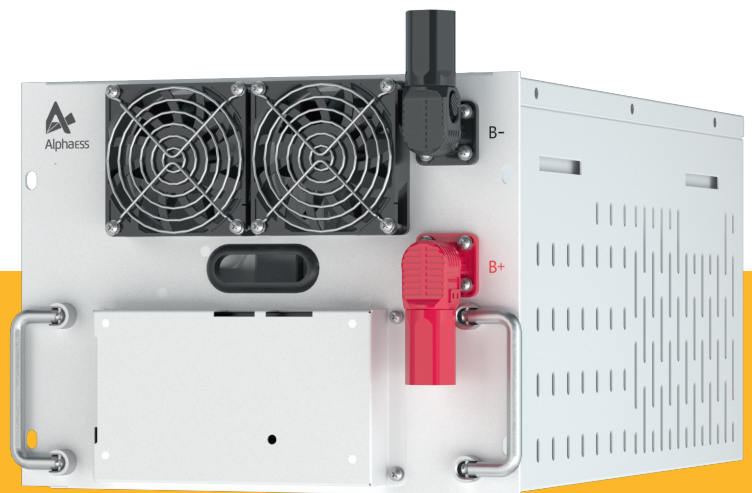

- YOUR
- SMART
- ENERGY

BATTERY
M38180-S
COMMERCIAL &
INDUSTRIAL SERIES

CAPACITY
6.9 kWh Battery Module

- Modular
- Plug & Play
- Safe
- Long Lifespan

BATTERY

M38180-S

Model	M38180-S
Physical	
Battery Type	LFP (LiFePO ₄)
Cell Manufacturer	
System Weight	64 kg
Dimension (W x D x H)	326 x 624 x 250 mm
IP Protection	IP20
Warranty	3 Year Product Warranty, 10 Year Performance Warranty
Electrical	
Energy Capacity	6.9 kWh
Usable Capacity	6.2 kWh
Depth of Discharge (DoD)	90%
Nominal Voltage	38.4 V
Operating Voltage Range	36 ~ 43.2 V
Internal Resistance	≤10 mΩ
Cycle Life	80%EOL with ≥6000@1C 25°C
Operation	
Max. Charging Current	180 A
Max. Discharging Current	180 A
Operating Temperature Range	-10 °C ~ 50 °C*
Relative Humidity	15% ~ 85%
BMS	
Modules Connection	8 ~ 20 in series
Power Consumption	BMU Unit: ≤ 15 W (Work), ≤ 10 mW (Sleep) Battery: ≤ 0.6 W (Work), ≤ 10 mW (Sleep)
Monitoring Parameters	System voltage, current, cell voltage, cell temperature, PCBA temperature.
Communication	CAN and RS-485 compatible
BMU Model	HV900180 (TOP BMU required with more than one parallel cluster)