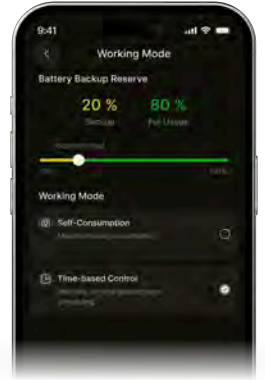

Adaptive Running Modes

Charge cheap. Use at peak.

Self-Consumption

Time-based Control

Dynamic Tariffs

Control your battery based on demand, electricity prices, and time of day.

Live Flow

Watch the sun work for you.