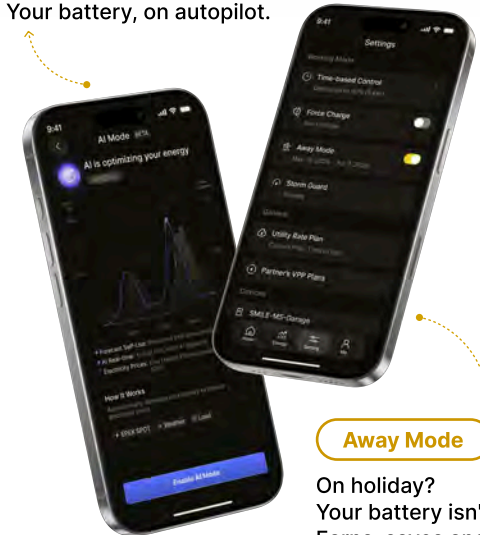

Home Energy Flow

Solar, home, EV, grid - live, in one screen.

Wide Choice of VPP Plans

Put your battery on payroll.

Partner's VPP Plans

Explore 40+ VPPs, all in one app.

Upcoming

AI Mode

Your battery, on autopilot.

Away Mode

On holiday?
Your battery isn't.
Earns, saves and protects
while you're away.